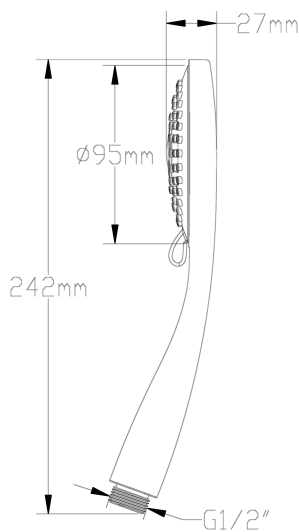

- Contemporary design
- Rub free easy clean shower head
- 3 function push button control
- 3 spray patterns
- Light, heavy & jet options
- Easy grip handset.

Key features

Finish: Chrome

Material: ABS

Water pressure: 5.0 l/min flow rate

Easy fit hose connection 1/2 BSP Thread

120mm shower face

All measurements are in mm unless indicated otherwise

OPTIONAL EXTRA

Water and energy savings can be achieved by using the 1/2" shower water saver. Simply insert the 1/2" screw connection between faucet and shower hose and save water & energy without loss of comfort. This shower water saver keeps a constant flow rate independent from supply pressure variations.