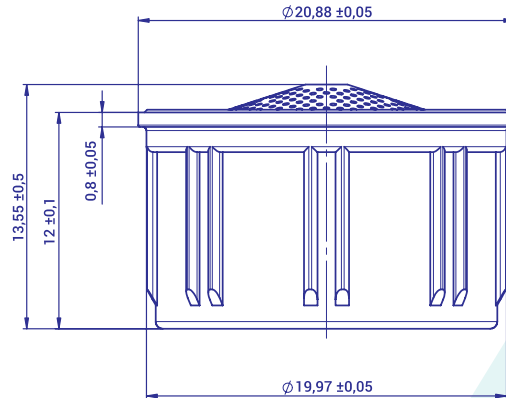

DIMENSIONS

Atomizer-STD-IT Single Jet.
Dimensions according to EN246

APPLICATIONS AREAS AND OPERATING CONDITIONS

Drinking water only

Hand wash

Continuous

Mains water only

Continuous

EASY INSTALLATION TO FIT COMMON M22 HOUSING

1. Remove old aerator from the faucet. Use a wrench if necessary.
2. Remove any old washers that might be caught inside the spout.
3. Clean the external thread on the spout by hand.
4. Install the new Volumiser onto the spout by hand.
5. Turn on faucet. If leak occurs, tighten more firmly.

For male faucets with external threads