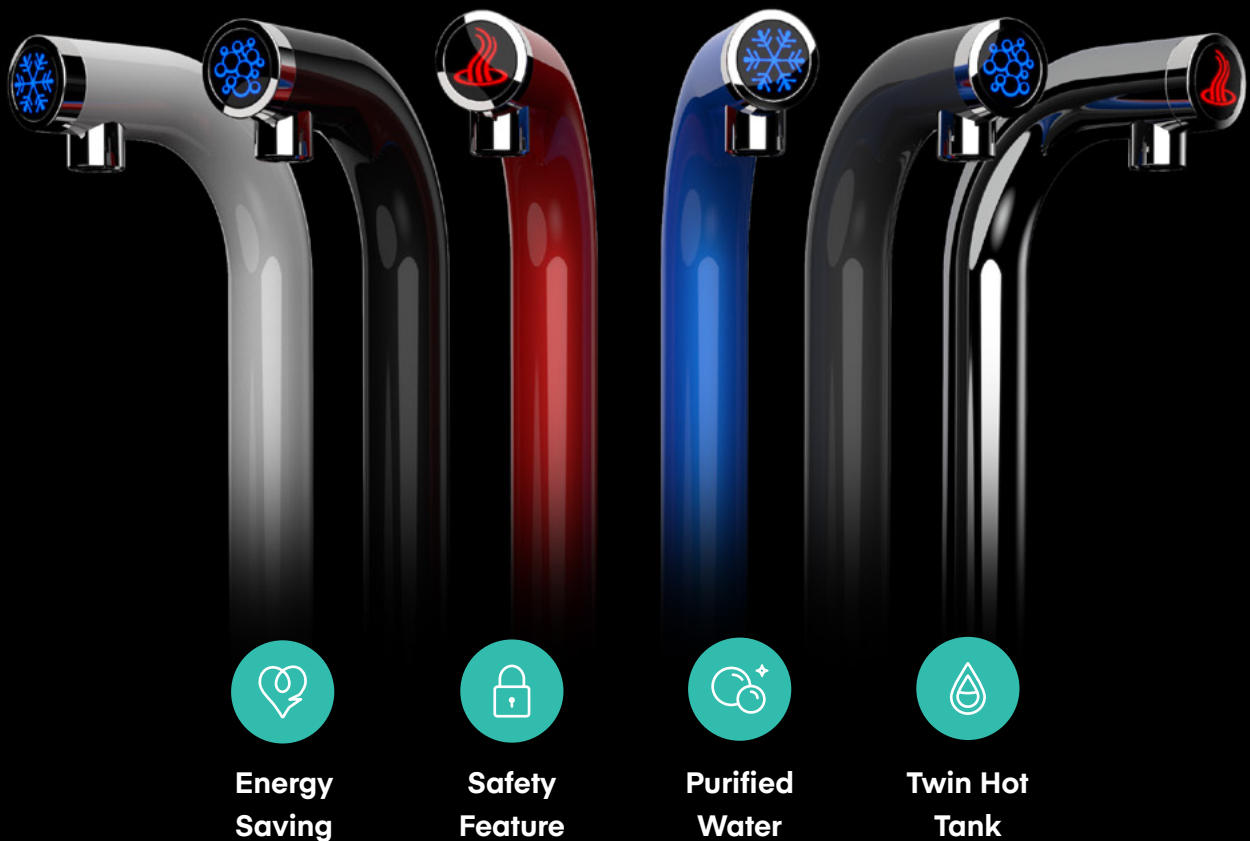

BOILING

TROZENTAP

SAVES WATER • SAVES ENERGY • SAVES MONEY

Choose any colour to match your taste or brand.

**Colours.**

Standard colours

- Black
- Blue
- White
- Stainless
- Red
- Graphite

Unique colour

Supply your preferred colour code to be painted

**Boiling Capacity.**

- High capacity      160 Boiling cups per hour or 40 litres per hour
- Ultra high capacity      300 Boiling cups per hour or 80 litres per hour

**Filtration.**

- Standard filter      Filters water dependent on local water quality
- Taopure      Total purification and elimination of limescale

**SAVES WATER • SAVES ENERGY • SAVES MONEY**