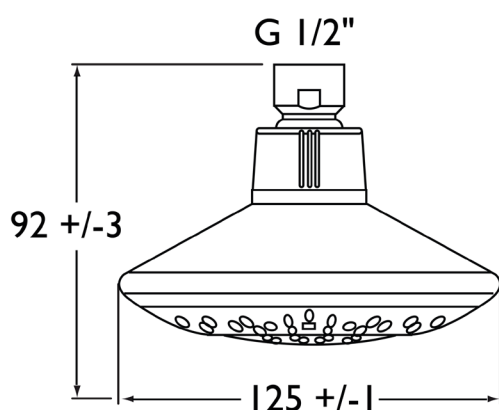

Email:
sales@everythingwater.co.uk

Telephone:
+44 (0)1442 833 395

Web:
everythingwater.co.uk

TECHNICAL DATA SHEET

EW Grande Shower Head

- Swivel ball joint for angle adjustment
- Rub-clean anti-limescale system
- Single-function
- Product Certifications
WRAS Certificate No: 1407968

All measurements are in mm unless indicated otherwise

Specification

Main construction material: Brass

Connection inlet: G 1/2"

Finish colour: Chrome

Left or right handed: Both

Rub clean handset: Yes

Isolation included: No