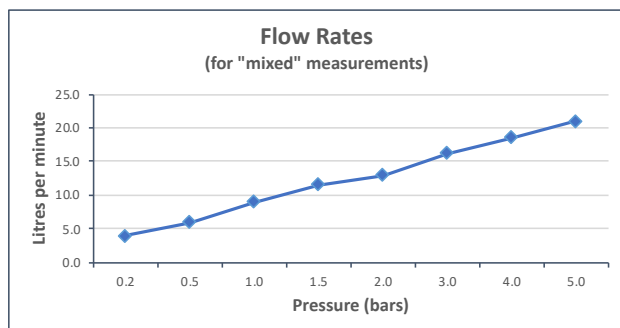

Email:
sales@everythingwater.co.uk

Telephone:
 +44 (0)1442 833 395

Web:
everythingwater.co.uk

TECHNICAL DATA SHEET

EW Photon 100

Product code:
 EW PHO-100/SB-C/P

- Mono basin mixer
- Single lever
- Deck mounted
- Smooth bodied
- Without universal basin waste
- With water flow aerator
- Ceramic cartridge CAR-535/PHO
- 2 x 1/2" x 425mm flexipipe connections
- Deck mount drill hole diameter 34mm

Finish
Chrome

Flow regulator
Fr-100/5-PLA

Minimum operating pressure
0.2 bar LP

Flow rate at 3.0 bar flow pressure
16 l/min

SAVES WATER • 12 YEAR GUARANTEE • SAVES MONEY