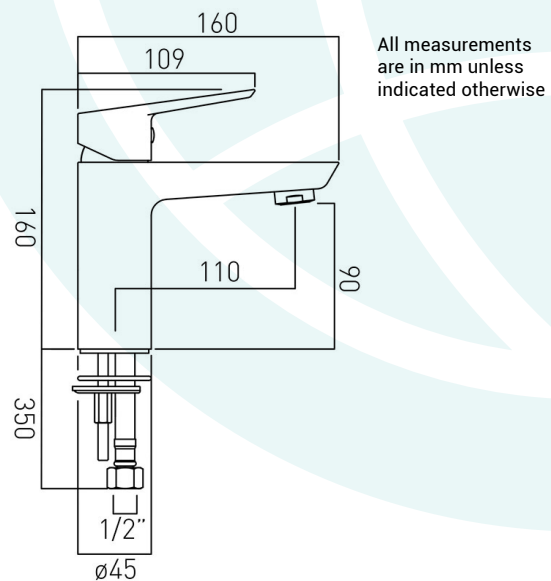

Email:
sales@everythingwater.co.uk

Telephone:
 +44 (0)1442 833 395

Web:
everythingwater.co.uk

TECHNICAL DATA SHEET

EW Photon 100

Product code:
 EW PHO-100/SB-C/P

- Mono basin mixer
- Single lever
- Deck mounted
- Smooth bodied
- Without universal basin waste
- With water flow aerator
- Ceramic cartridge CAR-535/PHO
- 2 x 1/2" x 425mm flexipipe connections
- Deck mount drill hole diameter 34mm

Finish
Chrome

Flow regulator
Fr-100/5-PLA

Minimum operating pressure
0.2 bar LP

Flow rate at 3.0 bar flow pressure
16 l/min

SAVES WATER • 12 YEAR GUARANTEE • SAVES MONEY