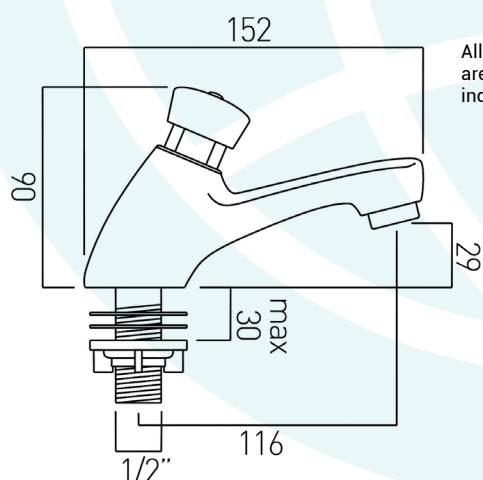

Email:
sales@everythingwater.co.uk

Telephone:
+44 (0)1442 833 395

Web:
everythingwater.co.uk

TECHNICAL DATA SHEET

Product code:
EW PRO-167/C+H-C/P

EW Concussive tap 167

- Single non-concussive self-closing basin push tap
- 6 second shut off
- Supplied with hot and cold indices
- With water flow aerator
- Ceramic cartridge 1/2" x 50mm threaded tail connections
- Deck mount drill hole diameter 22mm

Finish
Chrome

Flow regulator
Fr-100/5-PLA

Minimum operating pressure
0.2 bar LP

Flow rate at 3.0 bar flow pressure
15 l/min

All measurements are in mm unless indicated otherwise

SAVES WATER • 12 YEAR GUARANTEE • SAVES MONEY