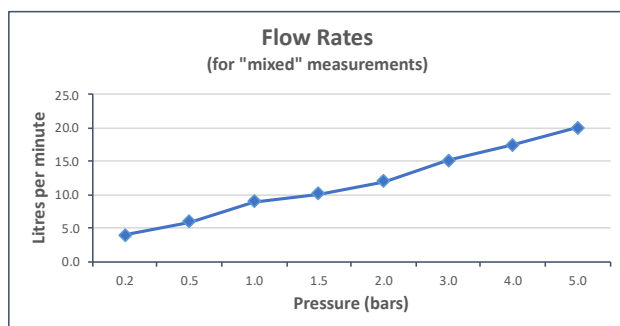

Email:
sales@everythingwater.co.uk

Telephone:
+44 (0)1442 833 395

Web:
everythingwater.co.uk

TECHNICAL DATA SHEET

Product code:
EW PRO-167/C+H-C/P

EW Concussive tap 167

- Single non-concussive self-closing basin push tap
- 6 second shut off
- Supplied with hot and cold indices
- With water flow aerator
- Ceramic cartridge 1/2" x 50mm threaded tail connections
- Deck mount drill hole diameter 22mm

Finish
Chrome

Flow regulator
Fr-100/5-PLA

Minimum operating pressure
0.2 bar LP

Flow rate at 3.0 bar flow pressure
15 l/min

All measurements are in mm unless indicated otherwise

SAVES WATER • 12 YEAR GUARANTEE • SAVES MONEY