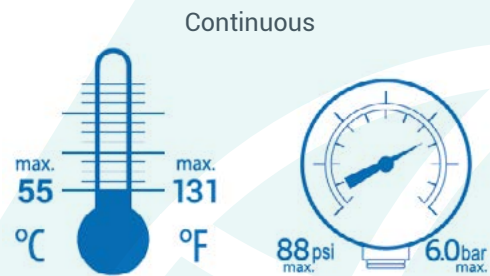

KEY FACTS

Pressure range	1 bar – 6 bar
Fitting size	Wall Showerhead
Dimensions	Head diameter 200mm, Length 220mm
Product stability	5°C - 55°
Volumised flow rate @ 3 bar	10 ltr+
Operating medium	Drinking water
Colour	Chrome
Material	ABS

LAMINAR FLOW RATE (ltr/min)