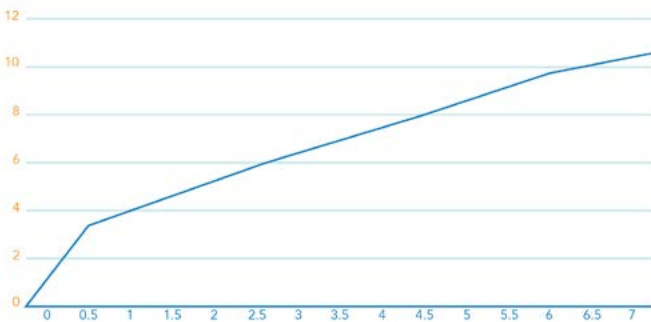

KEY FACTS

Pressure range	1 bar – 6 bar
Fitting size	Wall Showerhead
Dimensions	Head diameter 200mm, Length 220mm
Product stability	5°C - 55°
Volumised flow rate @ 3 bar	10 ltr+
Operating medium	Drinking water
Colour	Chrome
Material	ABS

LAMINAR FLOW RATE (ltr/min)