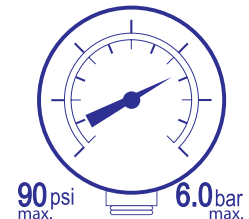

Continuous

EASY INSTALLATION TO FIT COMMON M22 & M24 HOUSING

1. 1 Remove old aerator from faucet. Use wrench if necessary.
2. 2 Remove any old washers that might be caught inside the spout.
3. 3 Clean the threads inside the spout by hand.
4. 4 Install the new Drenched Volumiser onto the spout by hand.
5. 5 Turn on Faucet. If leak occurs, tighten more firmly.

For female faucets with inside threads