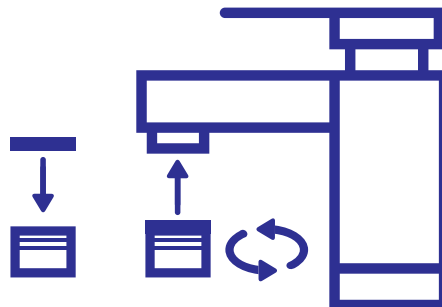

Email: sales@everythingwater.co.uk

Telephone: +44 (0)1442 833 395

Web: everythingwater.co.uk

Product code: EWQFS/3.0

– SAVES OVER 70 % WATER • SAVES MONEY • SAVES ENERGY