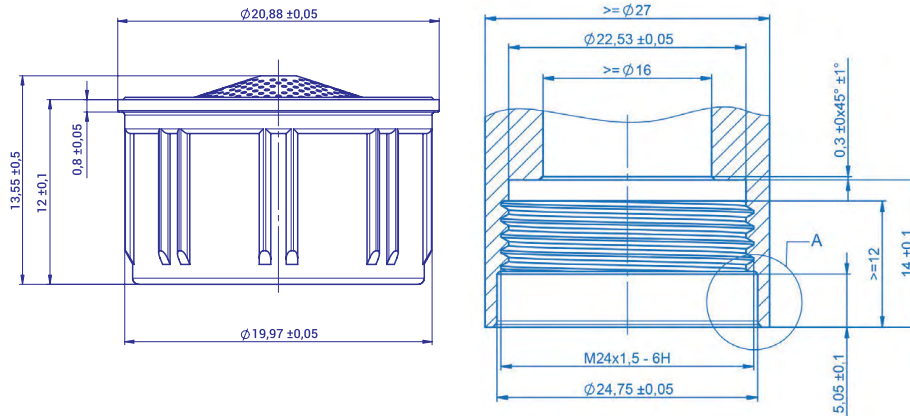

DIMENSIONS

APPLICATION AREAS